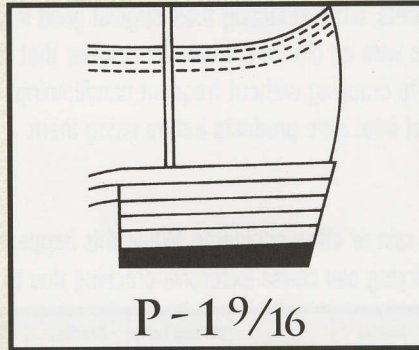

JUSTIN HEEL PROFILES

B - 1 1/8
Roper/LACE-R® Only

H - 1 9/16
Long Base Cowboy
(Men's Only)

I - 1 1/8
Long Base Riding
(Men's Roper Ball-to-Ball Only)

M - 1 5/8
Long Base Riding
(Ladies' Only)

P - 1 9/16
Long Base Walking
(Polyethylene)

Q - 1 3/8
Block

W
Long Base Packer
(J8 Toe Only)