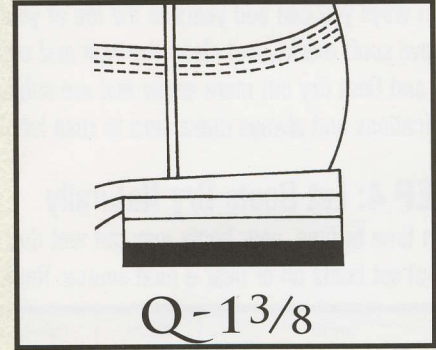

JUSTIN HEEL PROFILES

B - 1 1/8
Roper/LACE-R® Only

H - 1 9/16
Long Base Cowboy
(Men's Only)

I - 1 1/8
Long Base Riding
(Men's Roper Ball-to-Ball Only)

M - 1 5/8
Long Base Riding
(Ladies' Only)

P - 1 9/16
Long Base Walking
(Polyethylene)

Q - 1 3/8
Block

W
Long Base Packer
(J8 Toe Only)