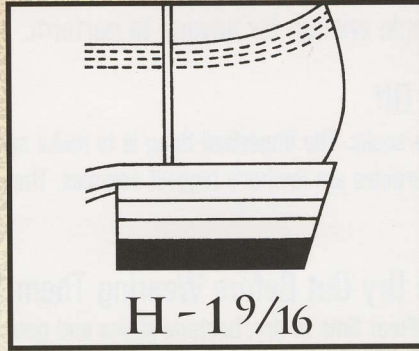

JUSTIN HEEL PROFILES

B - 1 1/8
Roper/LACE-R® Only

H - 1 9/16
Long Base Cowboy
(Men's Only)

I - 1 1/8
Long Base Riding
(Men's Roper Ball-to-Ball Only)

M - 1 5/8
Long Base Riding
(Ladies' Only)

P - 1 9/16
Long Base Walking
(Polyethylene)

Q - 1 3/8
Block

W
Long Base Packer
(J8 Toe Only)