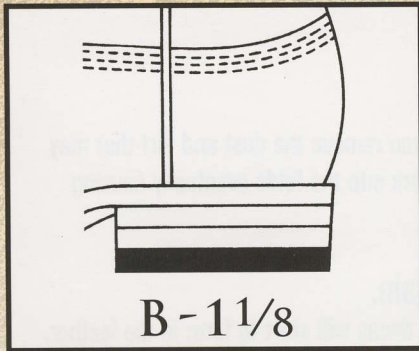

JUSTIN HEEL PROFILES

B - 1 1/8
Roper/LACE-R® Only

H - 1 9/16
Long Base Cowboy
(Men's Only)

I - 1 1/8
Long Base Riding
(Men's Roper Ball-to-Ball Only)

M - 1 5/8
Long Base Riding
(Ladies' Only)

P - 1 9/16
Long Base Walking
(Polyethylene)

Q - 1 3/8
Block

W
Long Base Packer
(J8 Toe Only)