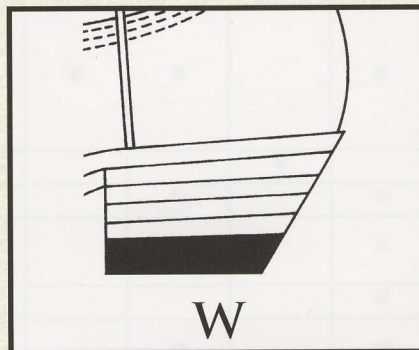

JUSTIN HEEL PROFILES

B - 1 1/8
Roper/LACE-R® Only

H - 1 9/16
Long Base Cowboy
(Men's Only)

I - 1 1/8
Long Base Riding
(Men's Roper Ball-to-Ball Only)

M - 1 5/8
Long Base Riding
(Ladies' Only)

P - 1 9/16
Long Base Walking
(Polyethylene)

Q - 1 3/8
Block

W
Long Base Packer
(J8 Toe Only)