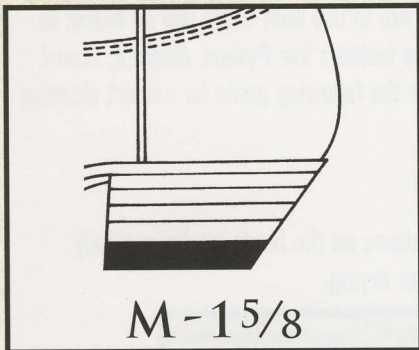

JUSTIN HEEL PROFILES

B - 1 1/8
Roper/LACE-R® Only

H - 1 9/16
Long Base Cowboy
(Men's Only)

I - 1 1/8
Long Base Riding
(Men's Roper Ball-to-Ball Only)

M - 1 5/8
Long Base Riding
(Ladies' Only)

P - 1 9/16
Long Base Walking
(Polyethylene)

Q - 1 3/8
Block

W
Long Base Packer
(J8 Toe Only)