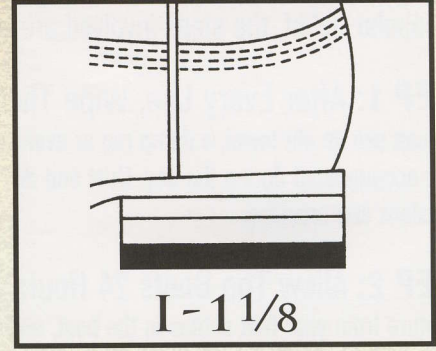

JUSTIN HEEL PROFILES

B - 1 1/8
Roper/LACE-R® Only

H - 1 9/16
Long Base Cowboy
(Men's Only)

I - 1 1/8
Long Base Riding
(Men's Roper Ball-to-Ball Only)

M - 1 5/8
Long Base Riding
(Ladies' Only)

P - 1 9/16
Long Base Walking
(Polyethylene)

Q - 1 3/8
Block

W
Long Base Packer
(J8 Toe Only)